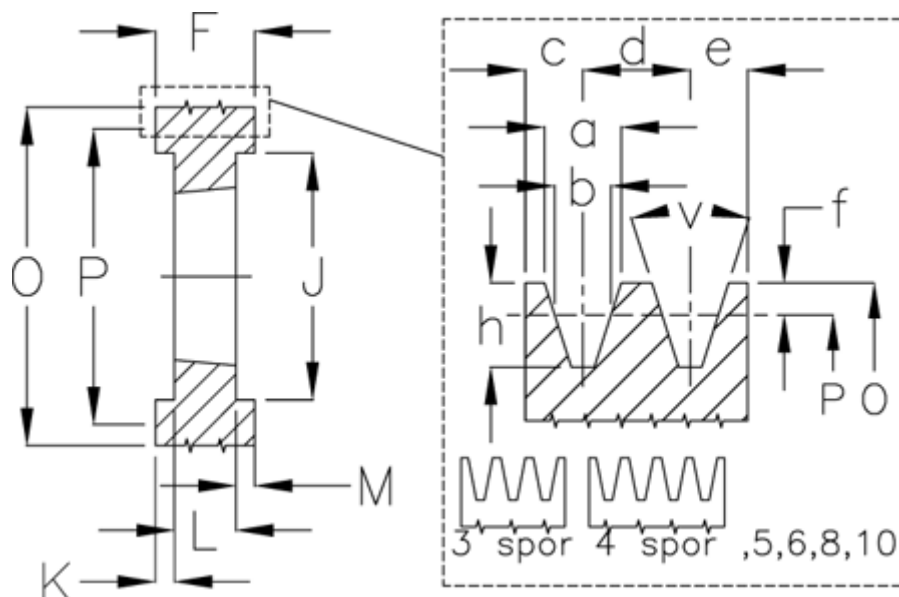

Article number: 604111022404

Description: V-belt pulley SPB 224/4 TL3020

Measures

a	= 16.3	For bush	= 3020	O	= 231.0
b	= 14.0	h	= 17.5	P	= 224
Bush ζ max	= 75	J	= 181	Type	= SPB
c	= 12.5	K	= 15,5	v	= 38 degrees
d	= 19.0	L	= 51		
e	= 12.5	m	= 15.5		
f	= 3.5	N	= -		
F	= 82	Number of ribs	= 4		